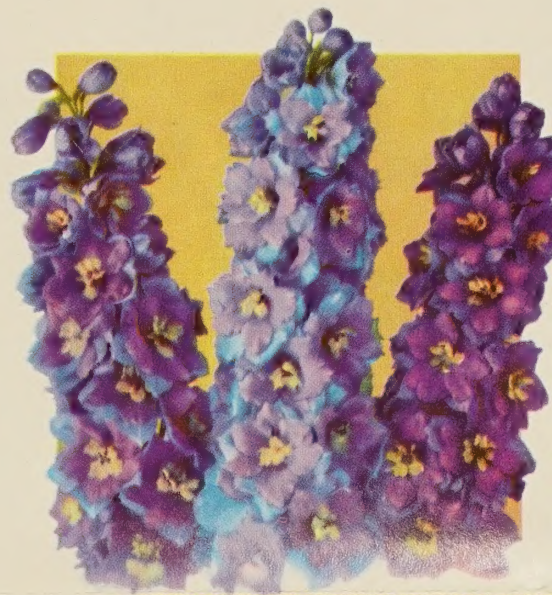

26

27

28

30

29

MAX SCHLING'S ROSE GARDEN SELECTION

1 each 5 illustrated Hybrid Tea Roses,
a $15.40 value

for only **$14.00**